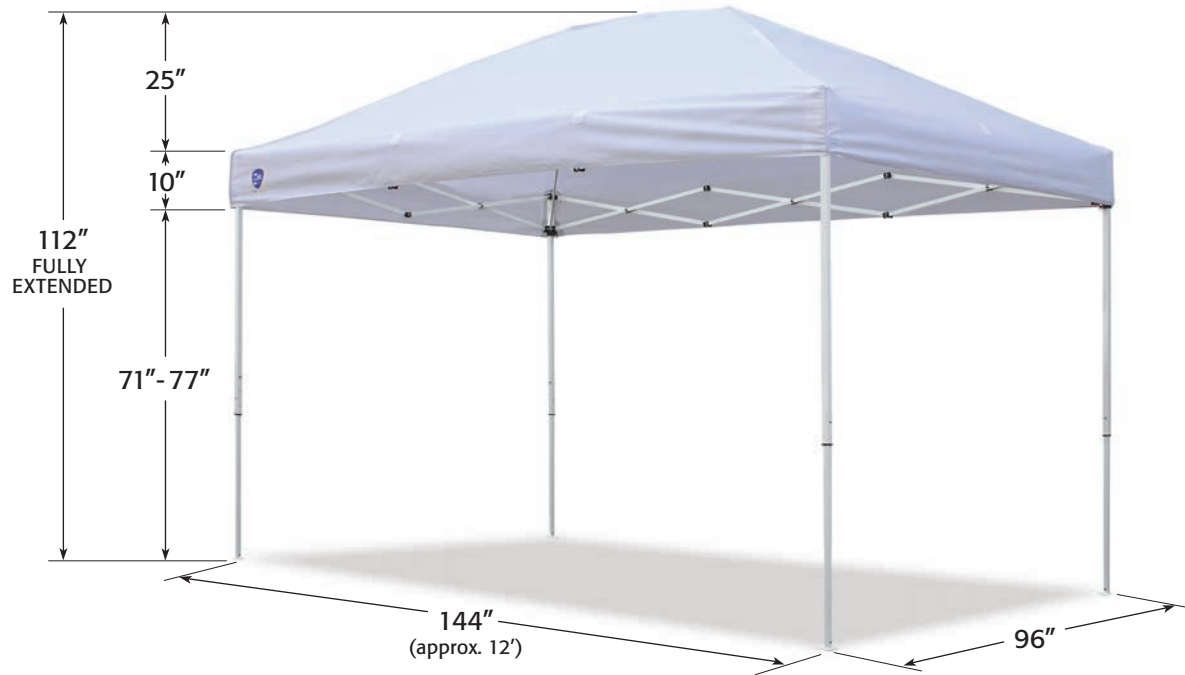

8'x 12' Recreational

	Gross Weight	Net Weight	Carton Size
EVEREST	47 lbs.	45 lbs.	8.66" x 8.66" x 55.51"